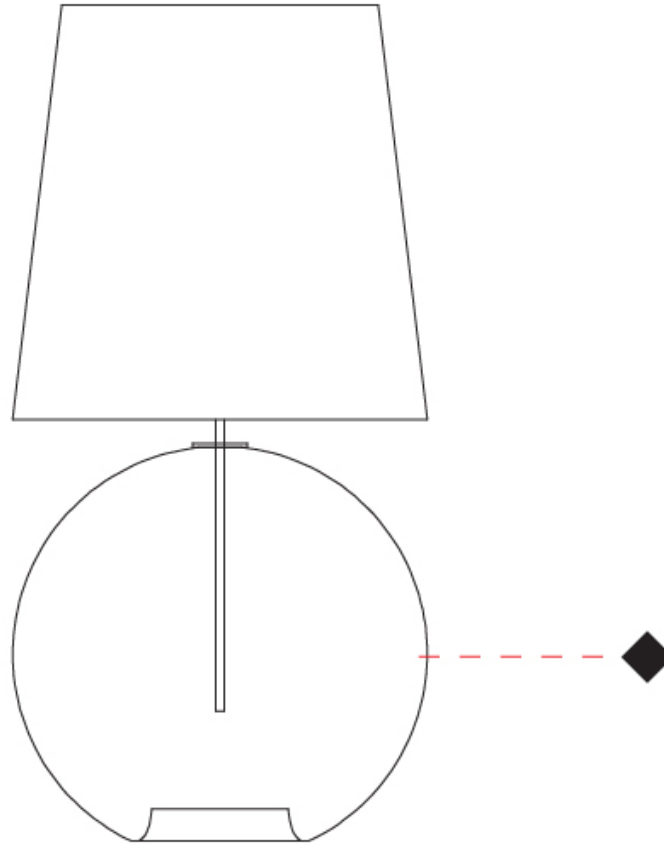

PARIGI PALLA PORTABLE

D144016-

PROJECT

TYPE

SPECIFIER

QUANTITY

DATE

D