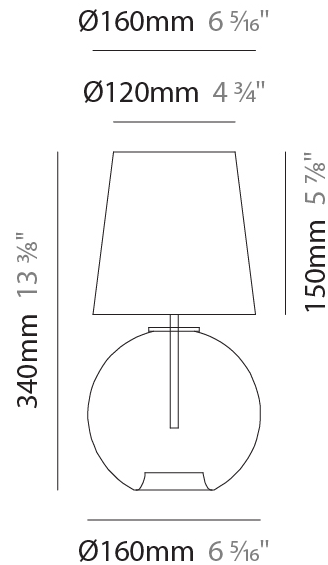

PARIGI PALLA PORTABLE

D144014-

base number Finish
Options

PROJECT
TYPE
SPECIFIER
QUANTITY
DATE

1. To build a product code in our configurator select the specify button on the base model # product page
2. To build a manual product code on this datasheet choose from the options listed below in blue font and add the suffix to the base model #

GENERAL

Series: Parigi Palla
Brand: Cangiini & Tucci
Division: Design
Mounting Type: Portable
Mounting Location: Table
Subcategory: Ambient

PHYSICAL

Shape: Sphere
Diameter (mm): 160
Diameter (in): 6 ⁵/₁₆
Height (mm): 340
Height (in): 13 ³/₈
Light Distribution: Omnidirectional
Weight (kg): 0.52
Weight (lbs): 1.15
Fixture Finish: [AMB](#) / [GRN](#) / [PNK](#) / [RUB](#) / [SKB](#) / [SMK](#) / [TOB](#) / [TRA](#)
Holder Finish: CHR
Fixture Material: Glass / Metal

ELECTRICAL

Number of Lamps: 1
Lamp Type: LED Retrofit
Bulb Included: Bulb Not Included
Max. Wattage Per Lamp (W): 4
Lamp Base: E12
Input Voltage (V): 120

LED

OPTICAL

RATINGS AND CERTIFICATIONS

Certified By: Certified for North American Standards
IP rating: IP20